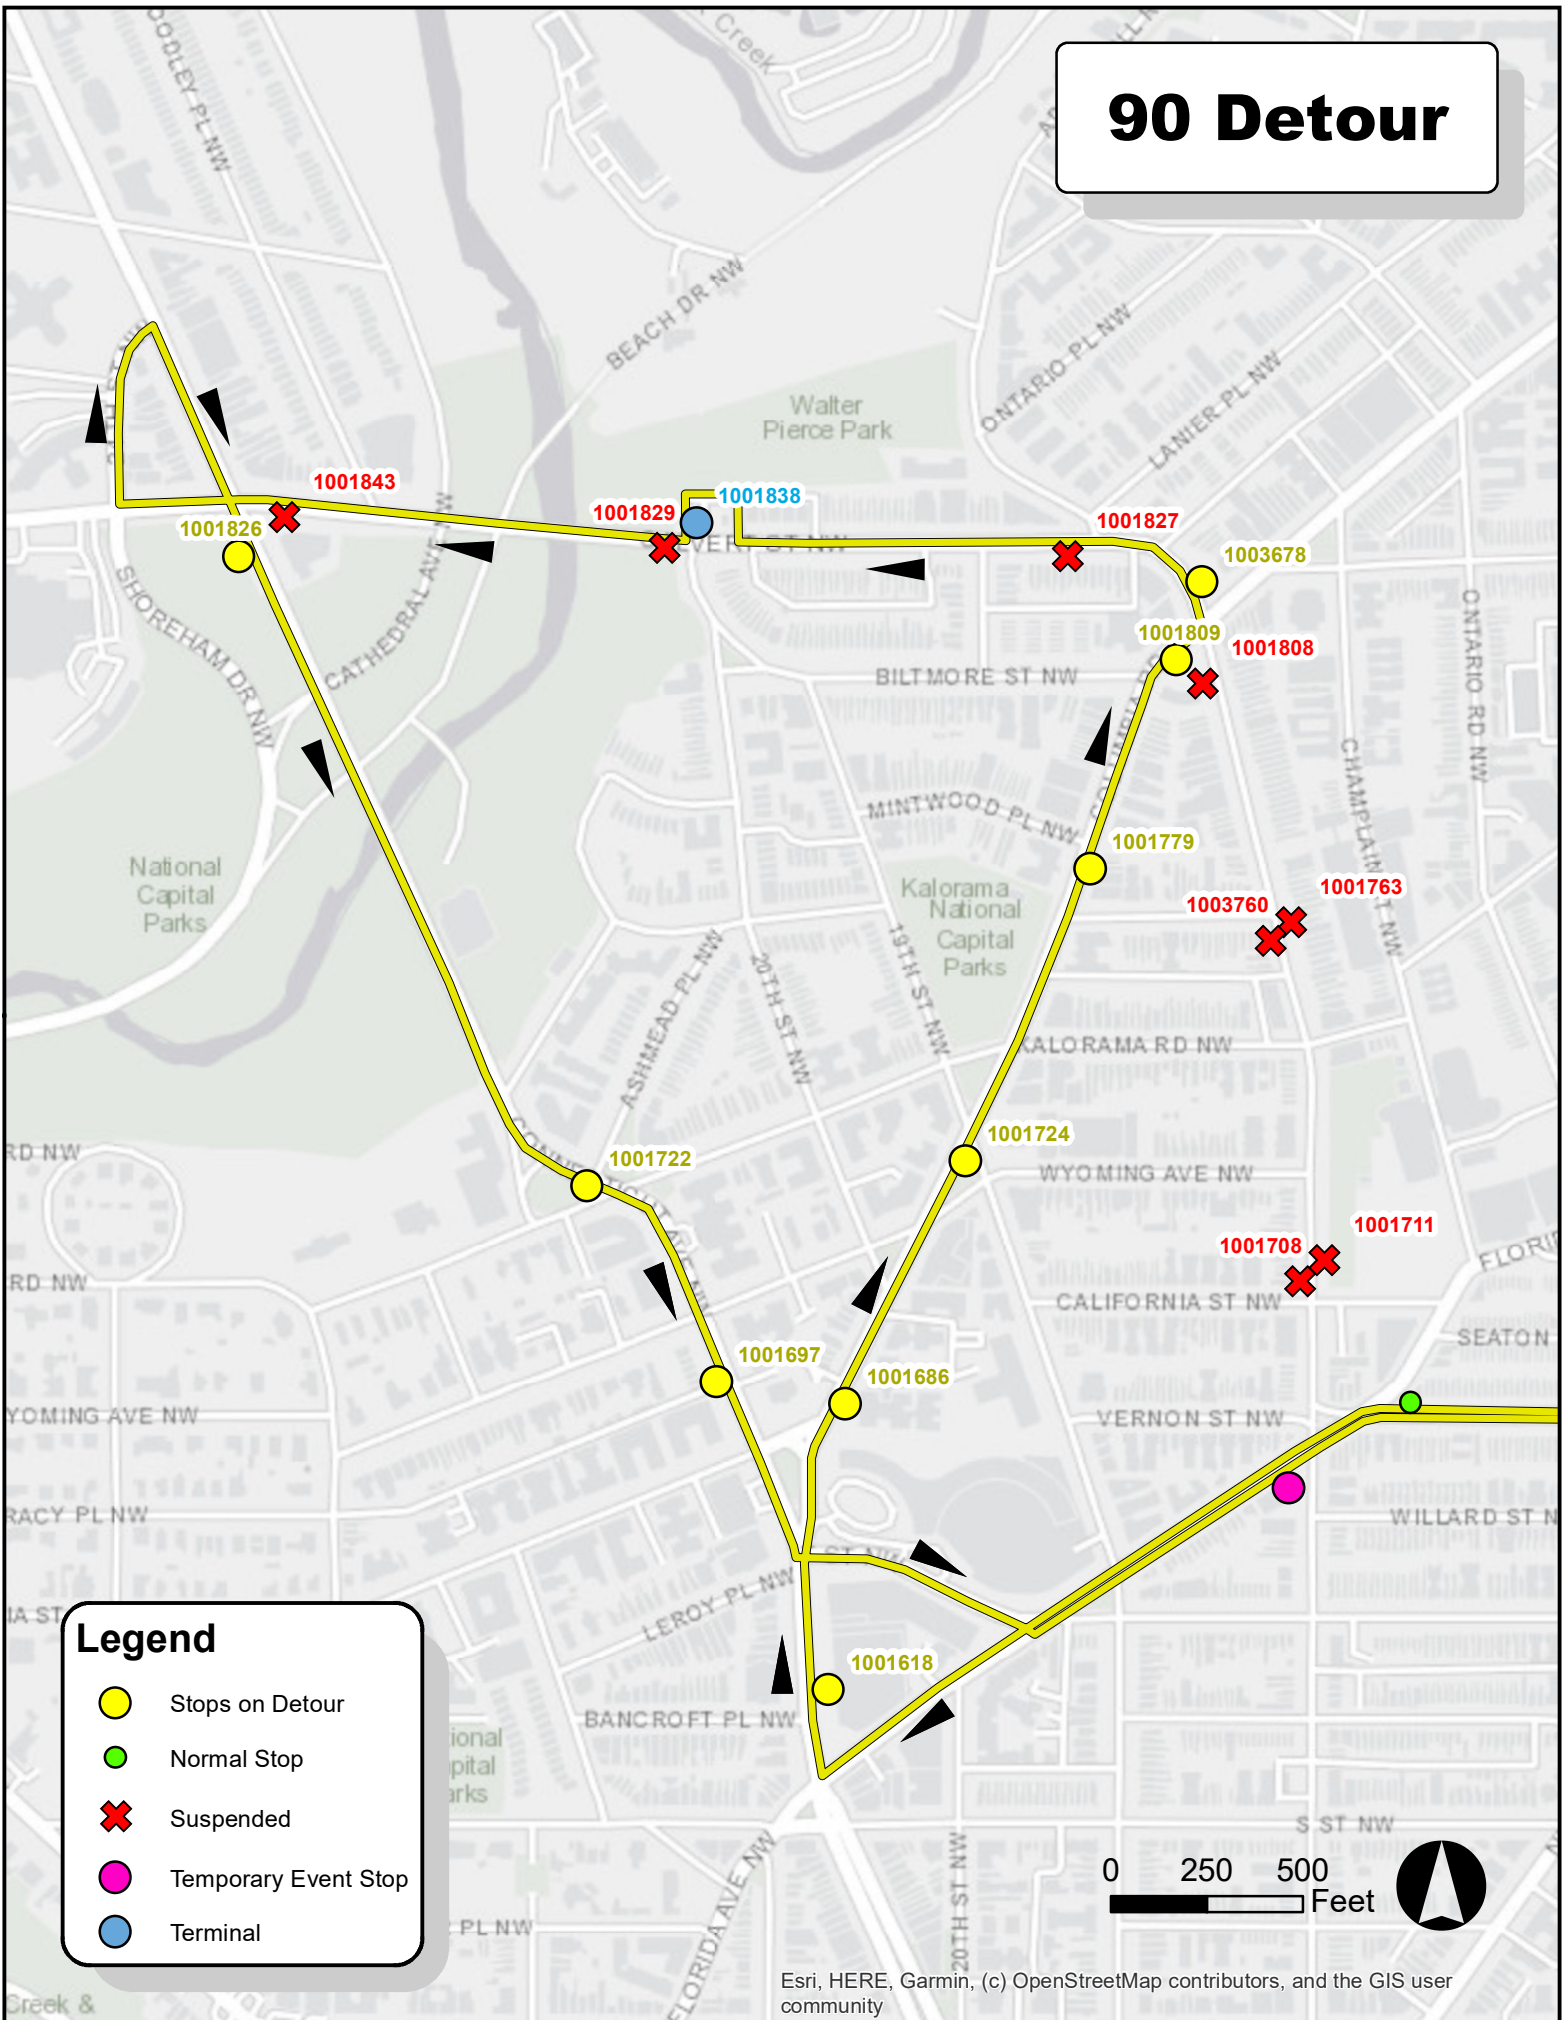

90 Detour

Legend

- Stops on Detour
- Normal Stop
- ✗ Suspended
- Temporary Event Stop
- Terminal