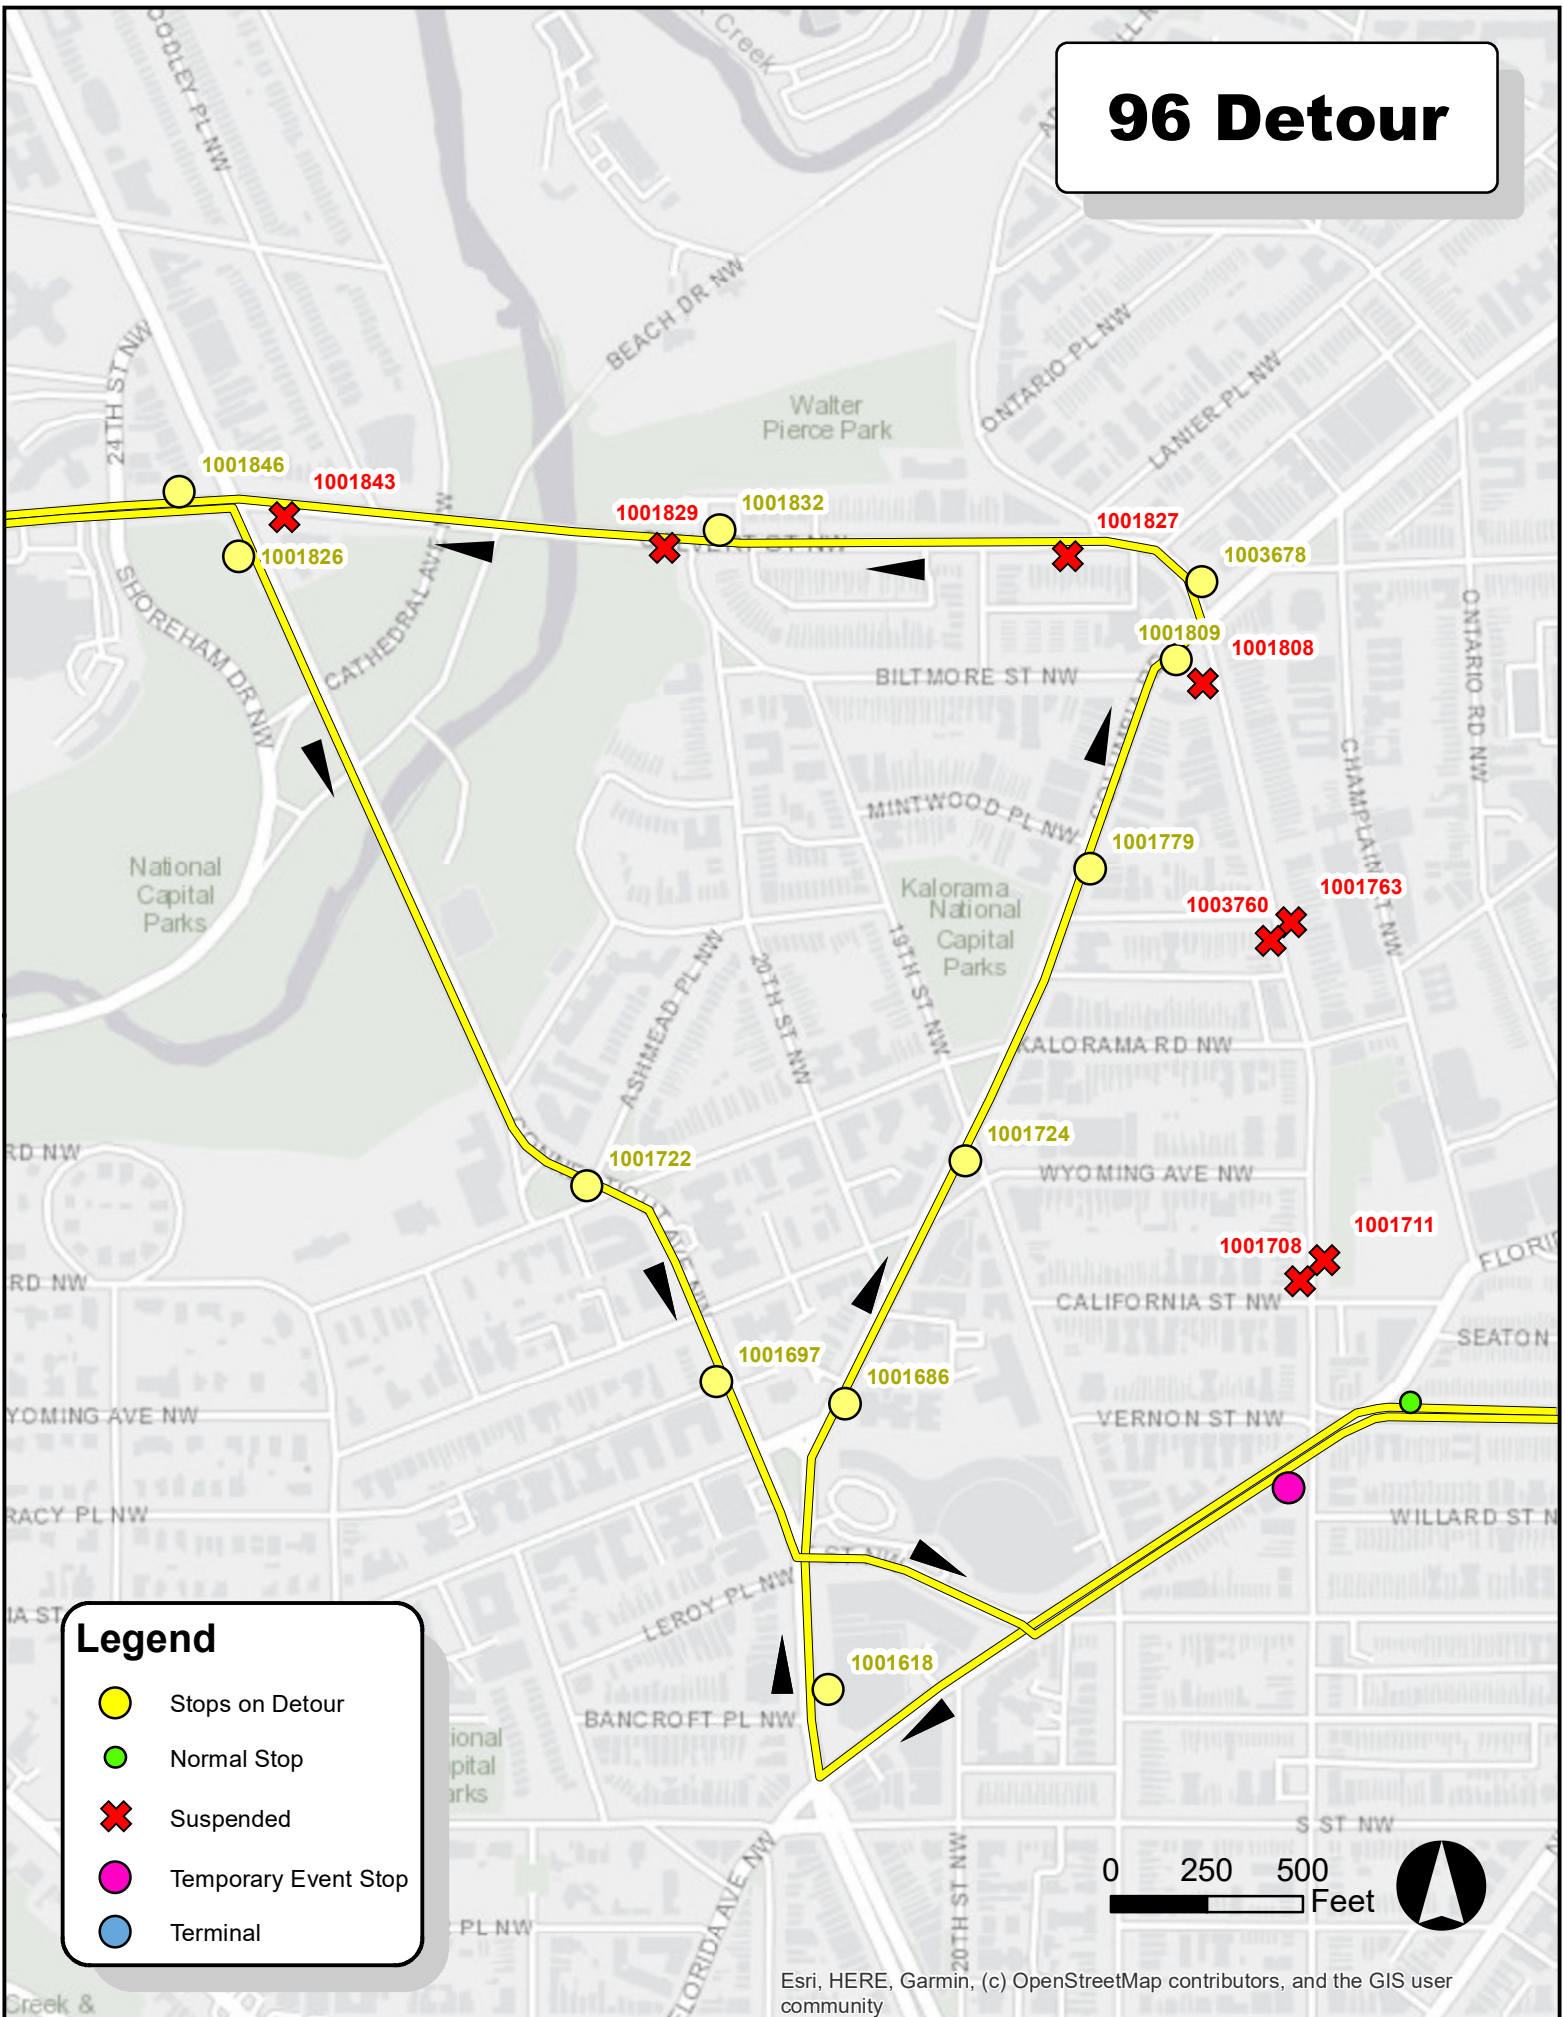

96 Detour

Legend

- Stops on Detour
- Normal Stop
- ✗ Suspended
- Temporary Event Stop
- Terminal